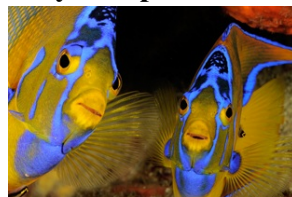

Call or e-mail Connie at the Aqua Center: 920-468-8080 or info@aquacntr.com

to reserve your spot or for more info.